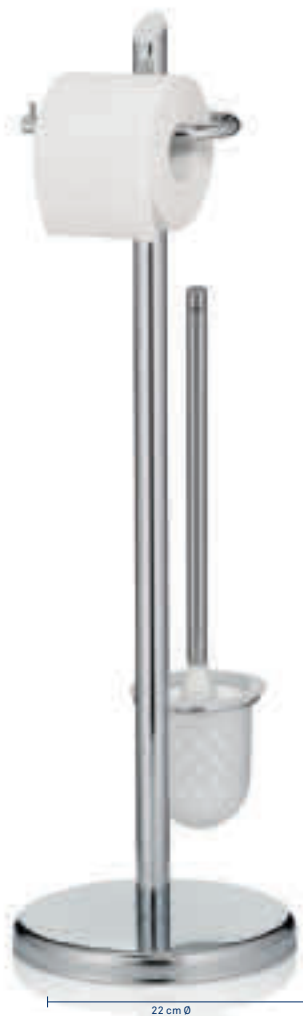

1 - 3

20537 4025457205378

WC-Behälter: Kunststoff weiß
Toilet cup: Plastic white
Récipient de WC: en plastique blanc

Trennscheibe getöntes Glas
Separating disc, tinted glass
Séparation en verre teinté

H73 cm

Toilettengarnitur
Toilet set · Set WC

1 - 4

20538 4025457205385

WC-Behälter: Kunststoff weiß
Toilet cup: Plastic white
Récipient de WC: en plastique blanc

H73 cm

1 - 3

20539 4025457205392

H88 cm